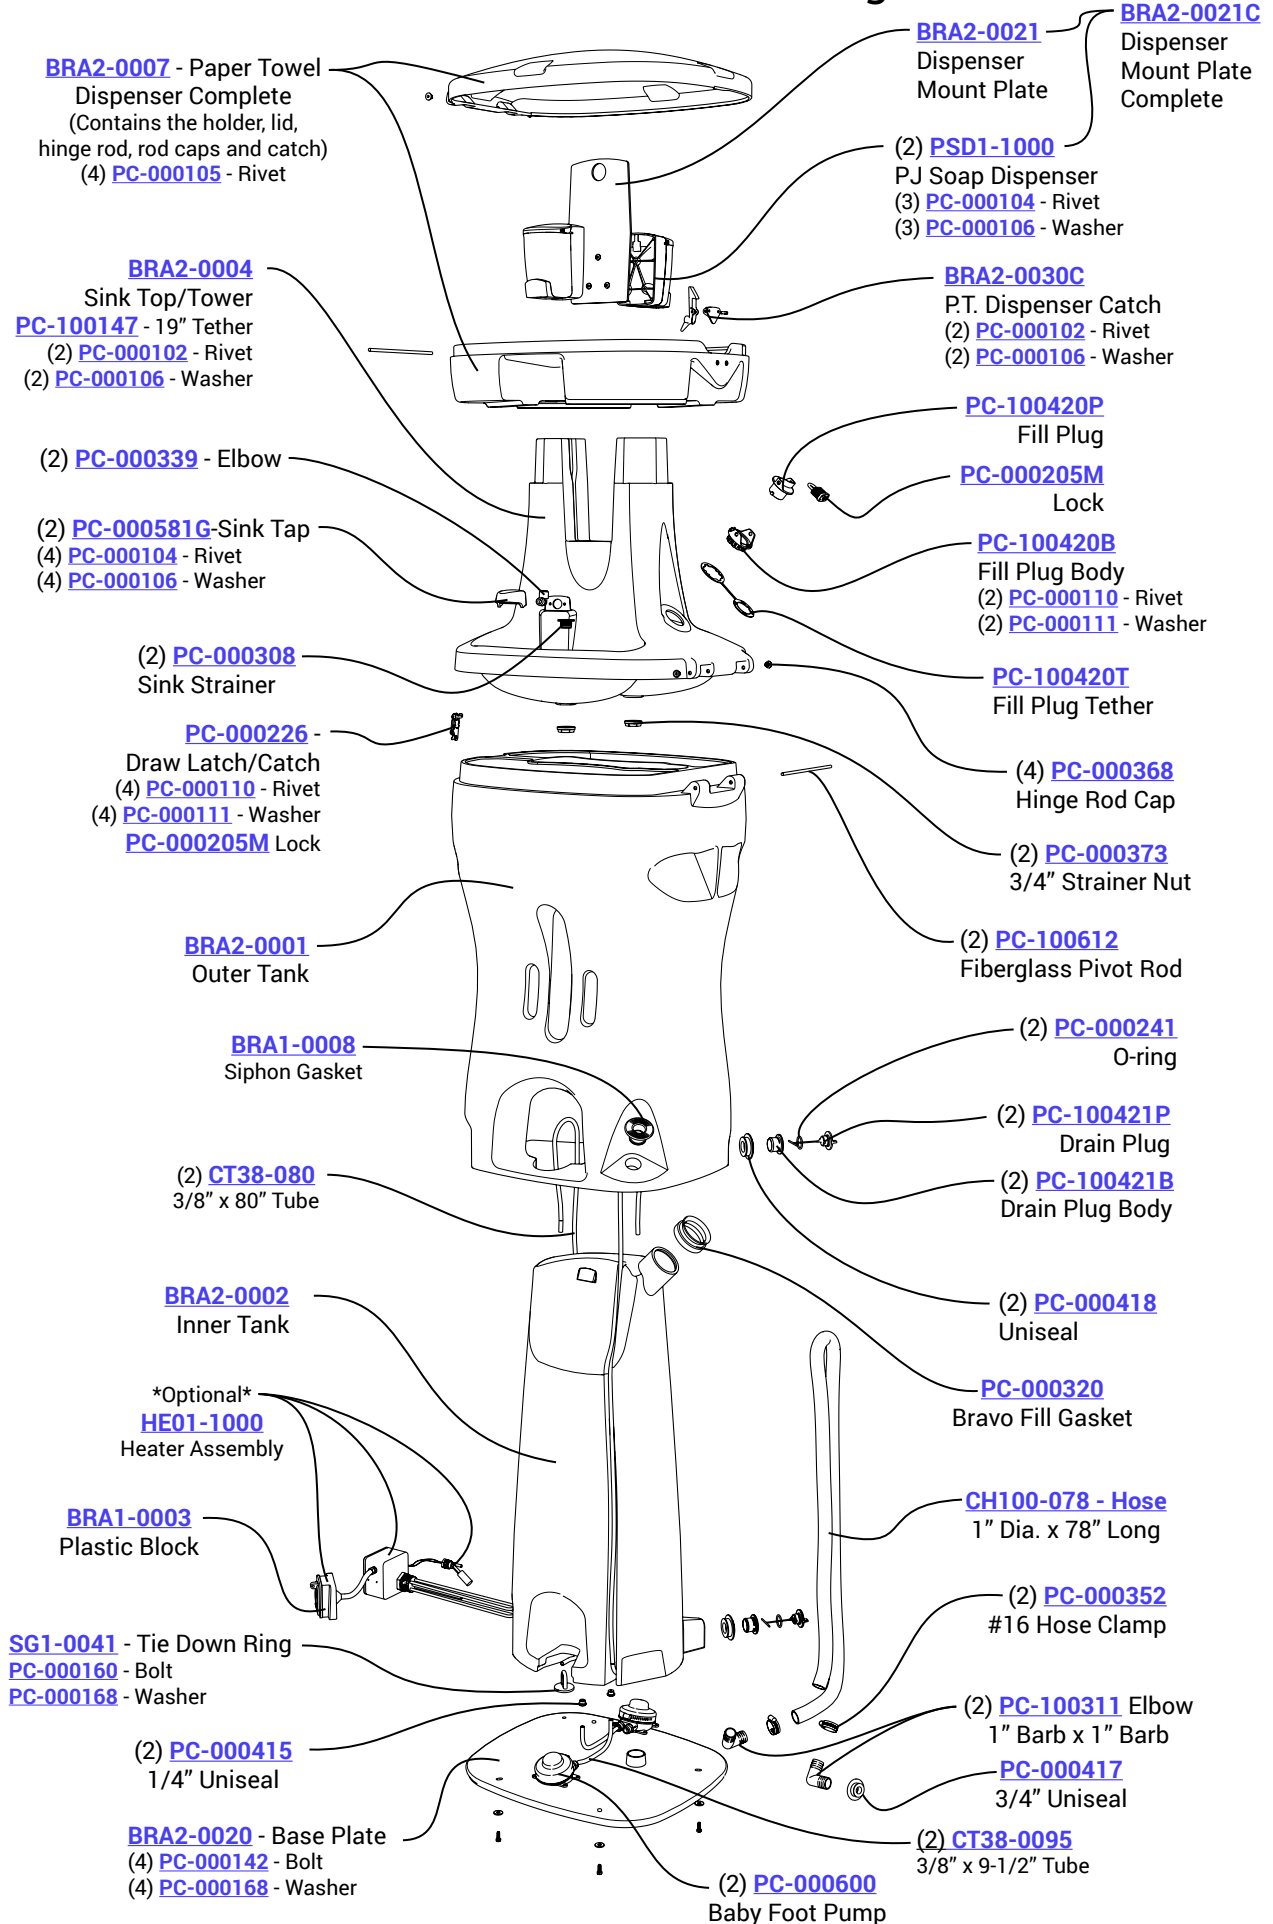

# BRA2-1000/2000 Parts Listing

**BRA2-0007** - Paper Towel Dispenser Complete (Contains the holder, lid, hinge rod, rod caps and catch)  
(4) **PC-000105** - Rivet

**BRA2-0021** Dispenser Mount Plate  
**BRA2-0021C** Dispenser Mount Plate Complete

(2) **PSD1-1000** PJ Soap Dispenser  
(3) **PC-000104** - Rivet  
(3) **PC-000106** - Washer

**BRA2-0004** Sink Top/Tower  
**PC-100147** - 19" Tether  
(2) **PC-000102** - Rivet  
(2) **PC-000106** - Washer

**BRA2-0030C** P.T. Dispenser Catch  
(2) **PC-000102** - Rivet  
(2) **PC-000106** - Washer

(2) **PC-000339** - Elbow

**PC-100420P** Fill Plug

(2) **PC-000581G**-Sink Tap  
(4) **PC-000104** - Rivet  
(4) **PC-000106** - Washer

(2) **PC-100311** Elbow 1" Barb x 1" Barb

**PC-000417** 3/4" Uniseal

**BRA2-0020** - Base Plate  
(4) **PC-000142** - Bolt  
(4) **PC-000168** - Washer

(2) **CT38-0095** 3/8" x 9-1/2" Tube

(2) **PC-000600** Baby Foot Pump